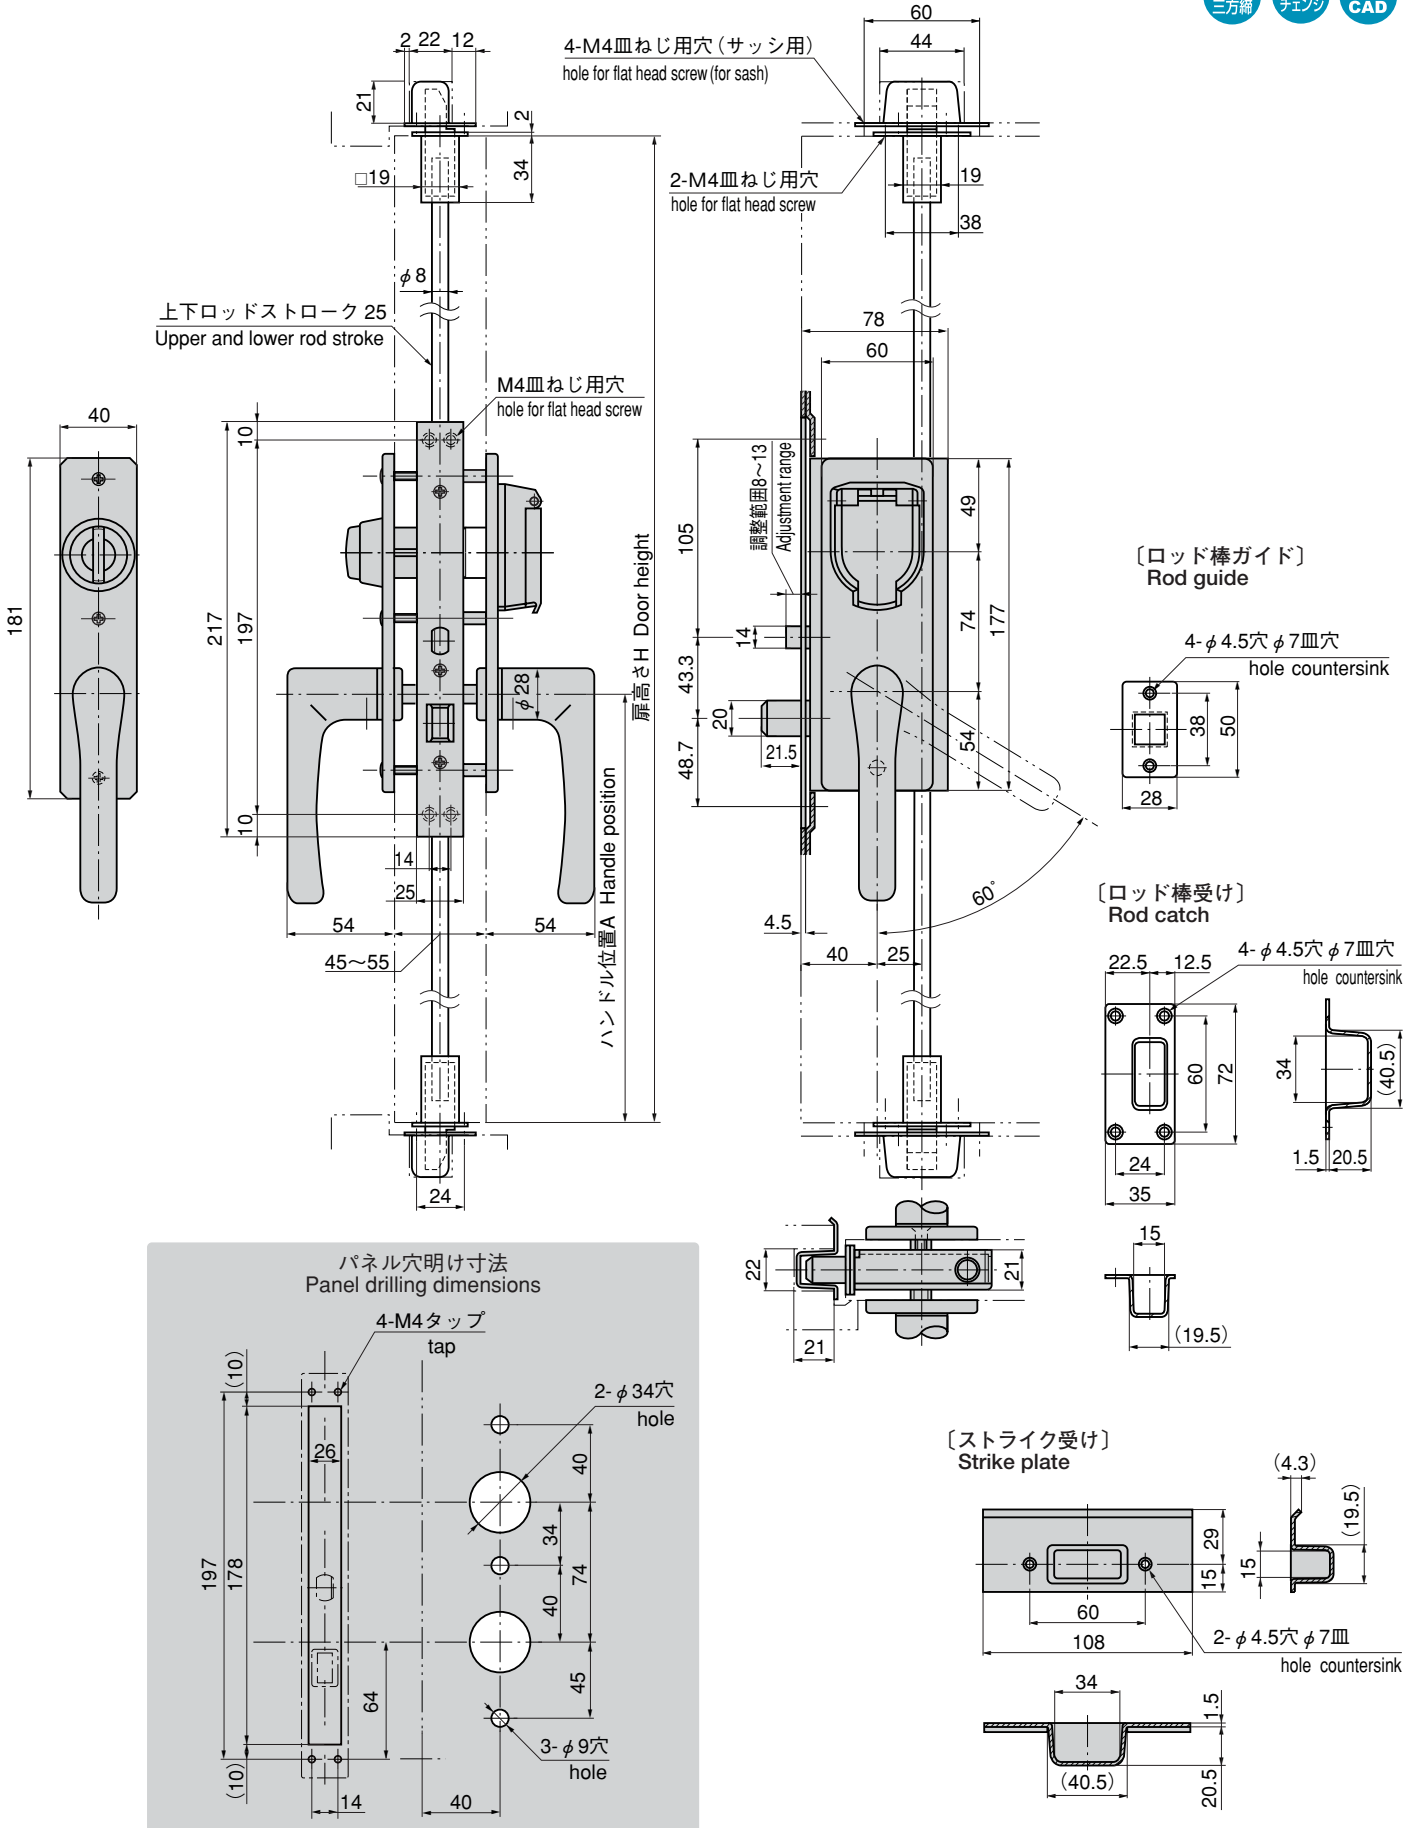

A-374-PA-XT

A

クレモン
ローラー 締り
特装密閉 ハンドル
フリーザー 密閉
平面 スイング
ギア式
平面 ハンドル
ポップ ハンドル
リフト ハンドル
アジャスト ハンドル
ラッチ式
スナッチ
リンク
フック式
ロック ハンドル
L 型 ハンドル
T 型 ハンドル
丸型 小型
押ボタン
取 手
つまみ
止め金 ロッド棒
ジョイント リンク
ワイヤ