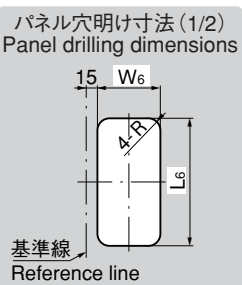

- Specifications
- Material: Aluminum alloy (ADC)
 - Finish: Satellite chrome plating (MACr)
 - Accessories: Two keys
- Specific use
- One-touch locking / unlocking door for large power / distribution boards and cases.
- Remarks
- Use rod (AC-25-R) and latch (C-40) together.
 - Specify the left-hand or right-hand use.

A-510-1-1-R

A-510-3-1-R

裏面 (安全機構付)
Rear (with safety mechanism)

商品番号 Product No.	RoHS	CAD	備 考 Remarks	L1	(L2)	L3	L4	L5	L6	(W1)	W2	(W3)	W4	W5	W6	H1	(H2)	H3	H4	(H5)	R	製品質量(g) Mass	コード Code	単 価 Price	箱入数 Quantity per box
A-510-1-1-L	▲		鍵付き With lock	80	15.5	60	22	174.5	165	72	91.5	9.2	27	15	81	29	34	6	23	63	12	832	01797	¥6,700	4
A-510-1-1-R	▲																					01798			
A-510-2-1-L	▲		鍵付き With lock	100	7	60	18	166.5	157	70	71.5	9.2	30	12.5	61	28	36.5	5	22	62	9	705	01799	¥5,600	7
A-510-2-1-R	▲																					01800			
A-510-3-1-L	▲		鍵付き With lock	100	7	50	18	134.5	127	70	69	10.5	30	12.5	61	28	36.5	5	22	62	9	615	01801	¥5,300	8
A-510-3-1-R	▲	●																				01802			