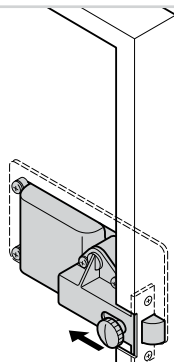

使用例 Example of application

内部からの解錠もできます。
お問合せ下さい。(特注)
Can be unlocked from inside (custom-made).