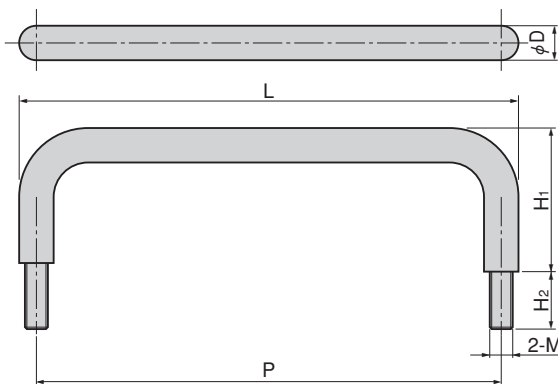

[A-2042-B]

※チタン製品には化粧座金・スプリングワッシャー・ナットは付属いたしません。
Titanium products do not come supplied with dress washers, spring washers or nuts.

商品番号 product No.	RoHS CAD		L		H₁	H₂	H₃	H₄	P	φ D₁			φ D₂		M	A-1042-W サイズ Size	使用荷重 N (kgf) Working load	製品質量 (g) Mass		コード Code		単価 Price		箱入数 Quantity per box																							
	Ti	SUS	Ti	SUS						Ti	SUS	SUS	Ti	SUS				Ti	SUS	Ti	SUS	Ti	SUS	Ti	SUS	Ti	SUS	Ti	SUS	Ti	SUS																
A-1042-B-1	●	●	300		50	20	1.5	4.5	288	12	18	18	M8	M8	A-1042-W-1	735 (75)	365	00671	00672	00673	¥1,000	30	●	●																							
			250																																												
			200																																												
A-2042-B-15	●	●	162				1.5	4.5	150	12	18				A-1042-W-1	122	235	03415	00674			¥720	50																								
A-2042-B-4	●	●	130		40	11	1.5	3.5	120	10	15	10	M6	M6	A-1042-W-2	588 (60)	63	125	03416	00675		¥460	100	●	●																						
A-2042-B-5	●	●	120																																												
A-2042-B-6	●	●	108	109																						30	1	3	100	8	9	13															
A-2042-B-7	●	●	76	75	31	1	3	68	8	7	10																																				
A-1042-B-8	●	●	66		22	7	1.5	2.5	60	6	10	M4	M4	A-1042-W-5	196 (20)	20	15	01100	01101	01102	¥230	100	●	●																							
A-1042-B-9	●	●	46																																												
A-1042-B-10	●	●	24																																												
							1	2	20		4	6	M2.6	M2.6	A-1042-W-6	98 (10)	6																														

●: RoHS指令対応品 ▲: RoHS指令に対応可能です。お問合せ下さい。

※箱単位はご相談下さい。