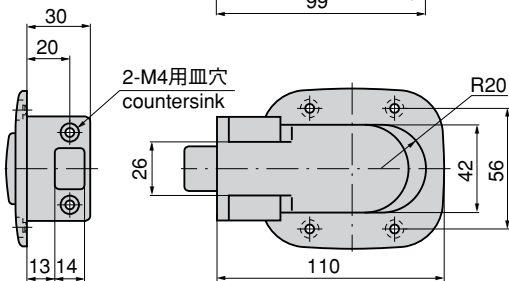

## PUSH LATCHES

CP-882

 4-M4用皿穴  
countersink

 2-M4用皿穴  
countersink

 使用例  
Example of  
application

 バスの中仕切り用に最適  
Most suitable for the partitions in a bus.