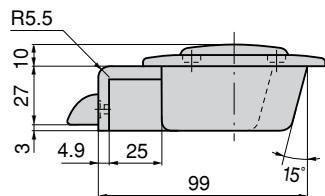

## PUSH LATCHES

CP-882

 4-M4用皿穴  
countersink

 2-M4用皿穴  
countersink

 使用例  
Example of  
application

 バスの中仕切り用に最適  
Most suitable for the partitions in a bus.