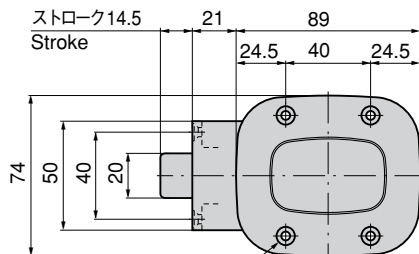

## PUSH LATCHES

CP-882

 4-M4用皿穴  
countersink

 2-M4用皿穴  
countersink

 使用例  
Example of  
application

 バスの中仕切り用に最適  
Most suitable for the partitions in a bus.