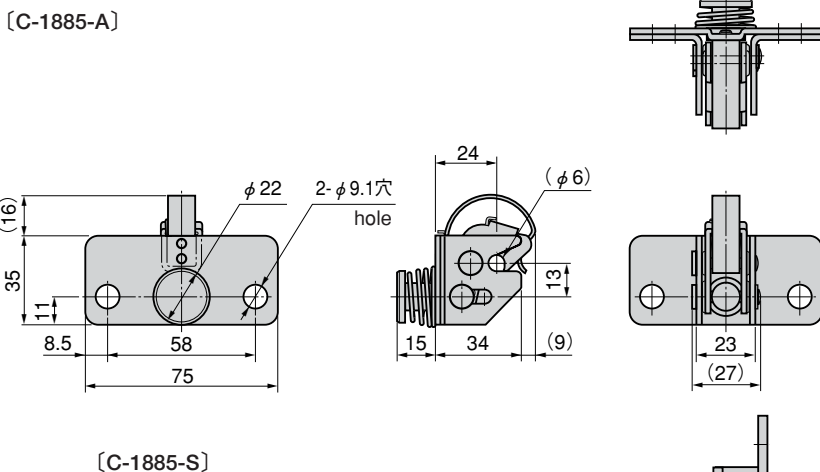

[C-1885-A・S]
Specifications ● Material: Stainless steel plate (SUS304)
Specific use ● The trunk lids of buses or truck, check openings
● For smooth operation, lubricate it by oil spray at certain intervals and check the operation.

C-1885-1
(鍵付き)
(With lock)

C-1885-2
(鍵なし)
(Without lock)

C-1885-S

C-1885-A

使用例 Example of application

商品番号 Product No.	RoHS	CAD	製品質量 (g) Mass	コード Code	単価 Price	箱入数 Quantity per box
C-1885-1	▲	●	150	21529	¥2,900	50
C-1885-2	●	●	150	21530	¥2,000	50
C-1885-A	●	●	155	23003	¥1,000	
C-1885-S	●	●	230	23004	¥1,050	