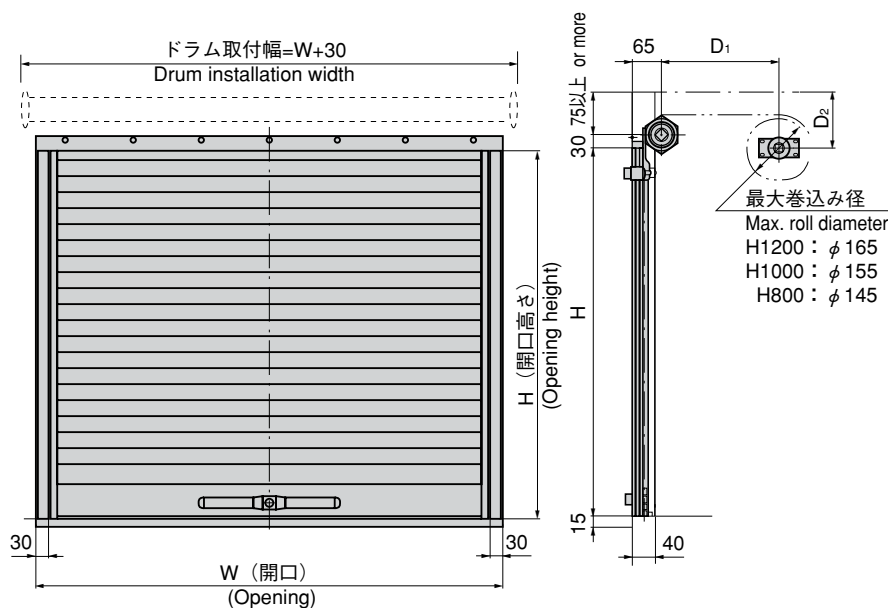

トランク

FD-61

H=500~1600mm
W=600~1800mm
D₁=120~250mm
D₂=80~120mm

参考価格 Reference price

		1200	1000	800
H \ W	1200	¥168,000	¥184,900	¥201,900
	1000	¥154,500	¥169,500	¥184,600
	800	¥140,900	¥154,100	¥167,200
	800	800	1000	1200